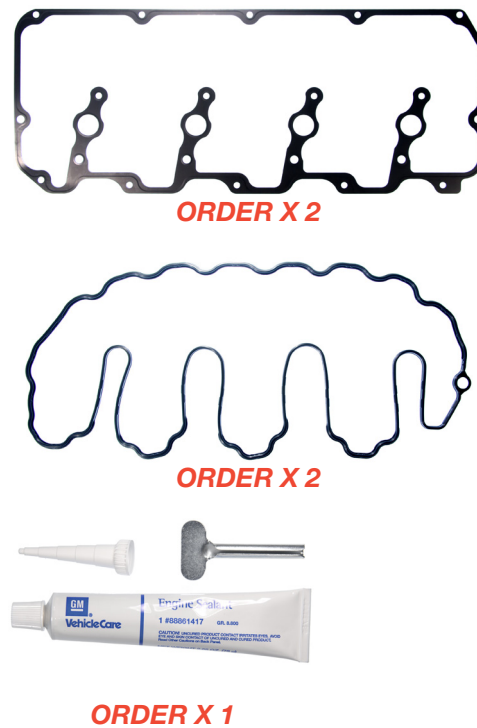

Demand the Best

6.6L Duramax Diesel

Fuel injectors

MAHLE Aftermarket offers master valve cover sets to include all the necessary gaskets needed for installing the fuel injectors in a Duramax Diesel. The OE sells all the parts separately which provides you with extra parts you don't need... and added expense.

MAHLE Master SET Part #: VS50550
(Part # VS50551 & VS50549 are also available.
For specific applications visit our online catalog.)

OE Equivalent (individual pieces)

GA-3-711A