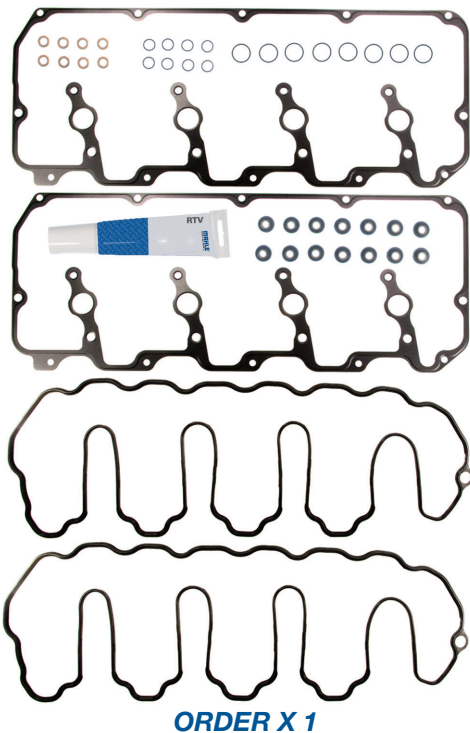

Demand the Best

6.6L Duramax Diesel

Fuel injectors

MAHLE Aftermarket offers master valve cover sets to include all the necessary gaskets needed for installing the fuel injectors in a Duramax Diesel. The OE sells all the parts separately which provides you with extra parts you don't need... and added expense.

MAHLE Master SET Part #: VS50550
(Part # VS50551 & VS50549 are also available.
For specific applications visit our online catalog.)

OE Equivalent (individual pieces)

GA-3-711A