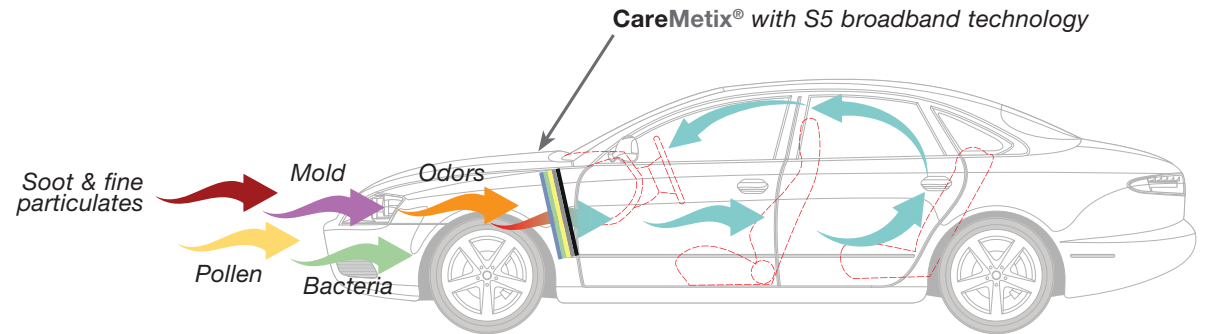

# CareMetix®

The innovative cabin air filter with S5 broadband technology

Replace every  
**15,000 miles**  
or at least  
**ONCE A YEAR.**

## URNS YOUR CAR INTO YOUR SANCTUARY. CareMetix® – FOR TOTAL WELL-BEING.

construction sites  
traffic jams  
ammonia & sulfur gases  
water treatment plants  
freshly fertilized fields  
tunnels

No matter  
what's in  
the air  
outside,  
**you can  
breathe  
easily  
inside.**

### Protection against:

- pollen
- soot
- fine particulates
- mold
- bacteria

during vehicle operation more  
than **3,500** cubic feet of air

are swept in the cabin every hour  
the **air filter** is the **ONLY** barrier